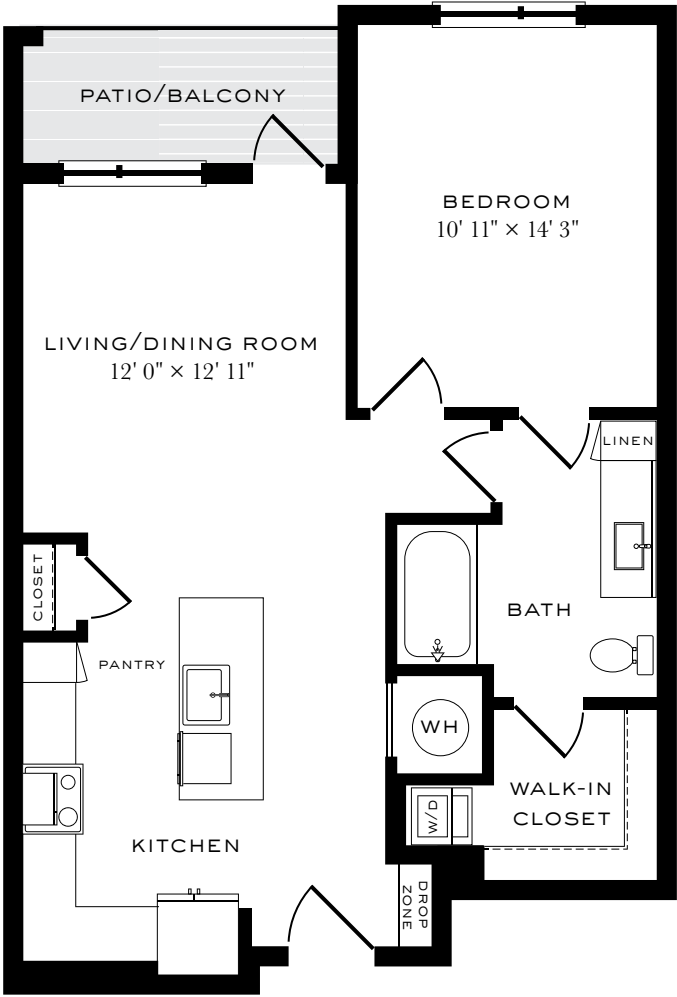

A2 (ALT 2) FLOOR PLAN | 767 SQ FT  
ONE BEDROOM | ONE BATH

Floor plans are artist's rendering. All dimensions are approximate. Actual product and specifications may vary in dimension or detail. Not all features are available in every apartment. Prices and availability are subject to change. Please see a representative for details.