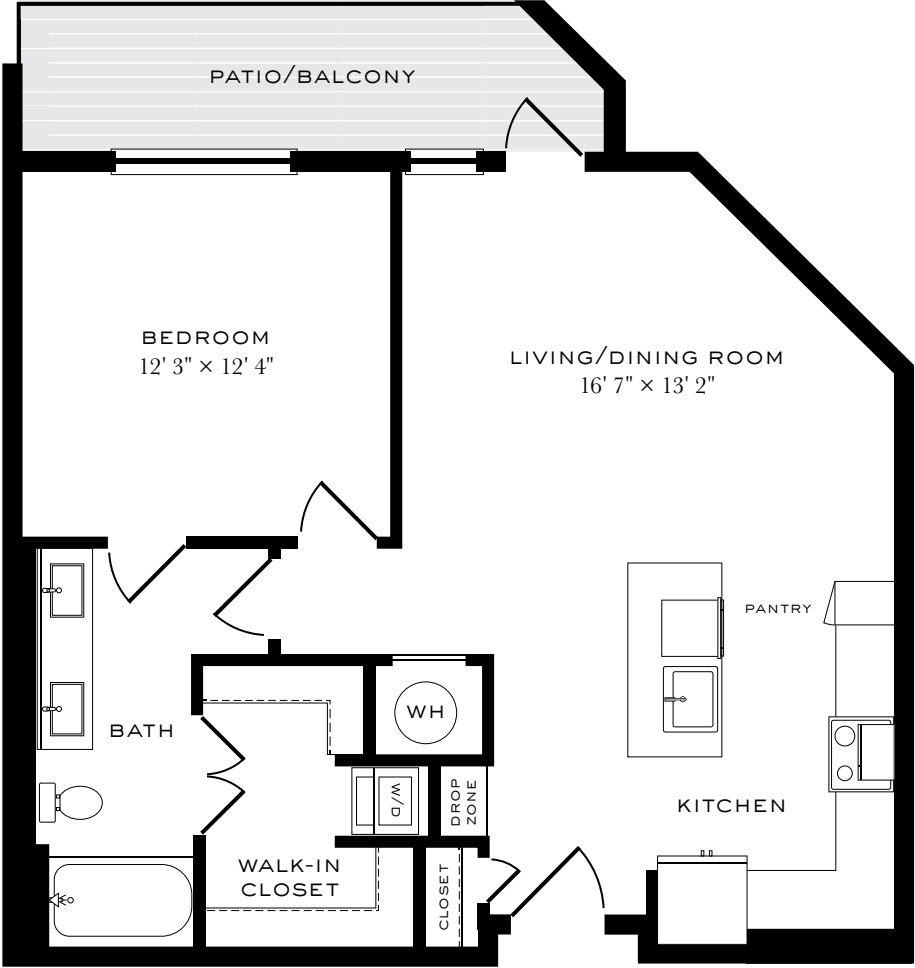

A3 FLOOR PLAN | 782 SQ FT
ONE BEDROOM | ONE BATH

Floor plans are artist's rendering. All dimensions are approximate. Actual product and specifications may vary in dimension or detail. Not all features are available in every apartment. Prices and availability are subject to change. Please see a representative for details.