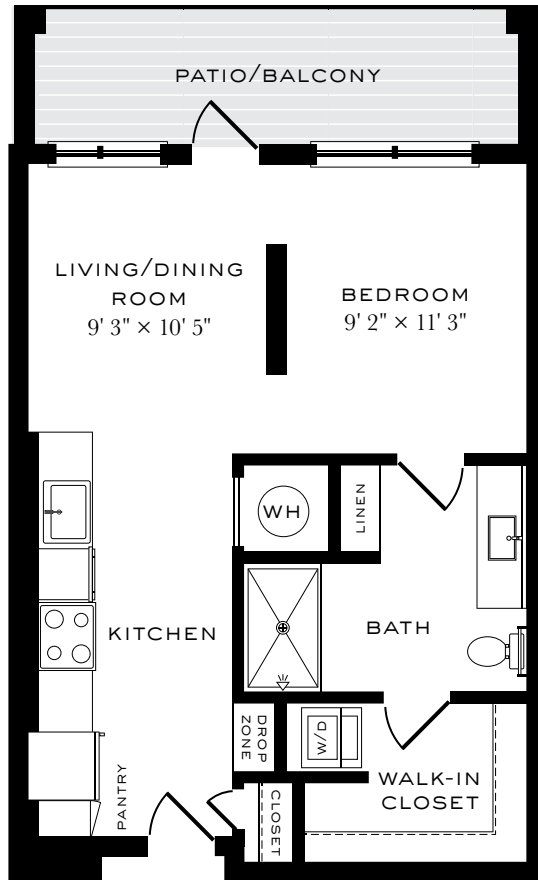

# S1 FLOOR PLAN | 556 SQ FT STUDIO | ONE BATH

Floor plans are artist's rendering. All dimensions are approximate. Actual product and specifications may vary in dimension or detail. Not all features are available in every apartment. Prices and availability are subject to change. Please see a representative for details.