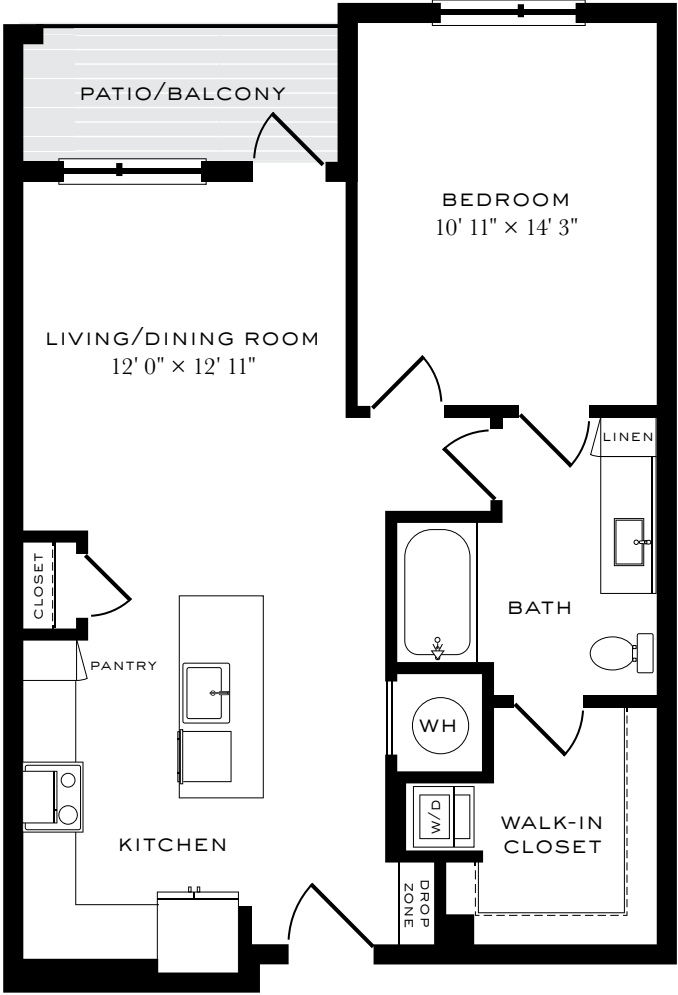

A2 (ALT 1) FLOOR PLAN | 778 SQ FT
ONE BEDROOM | ONE BATH

Floor plans are artist's rendering. All dimensions are approximate. Actual product and specifications may vary in dimension or detail. Not all features are available in every apartment. Prices and availability are subject to change. Please see a representative for details.