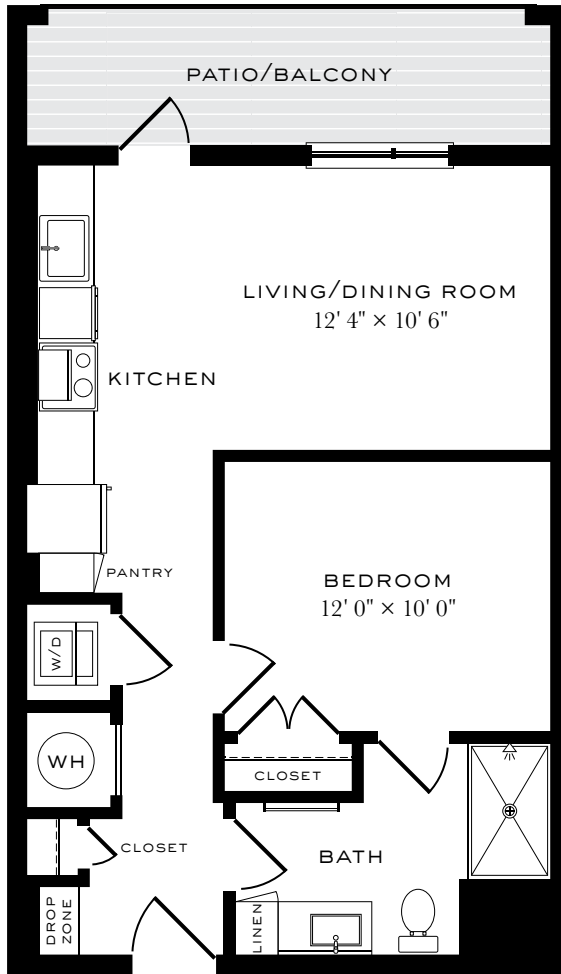

A1 FLOOR PLAN | 602 SQ FT
ONE BEDROOM | ONE BATH

Floor plans are artist's rendering. All dimensions are approximate. Actual product and specifications may vary in dimension or detail. Not all features are available in every apartment. Prices and availability are subject to change. Please see a representative for details.