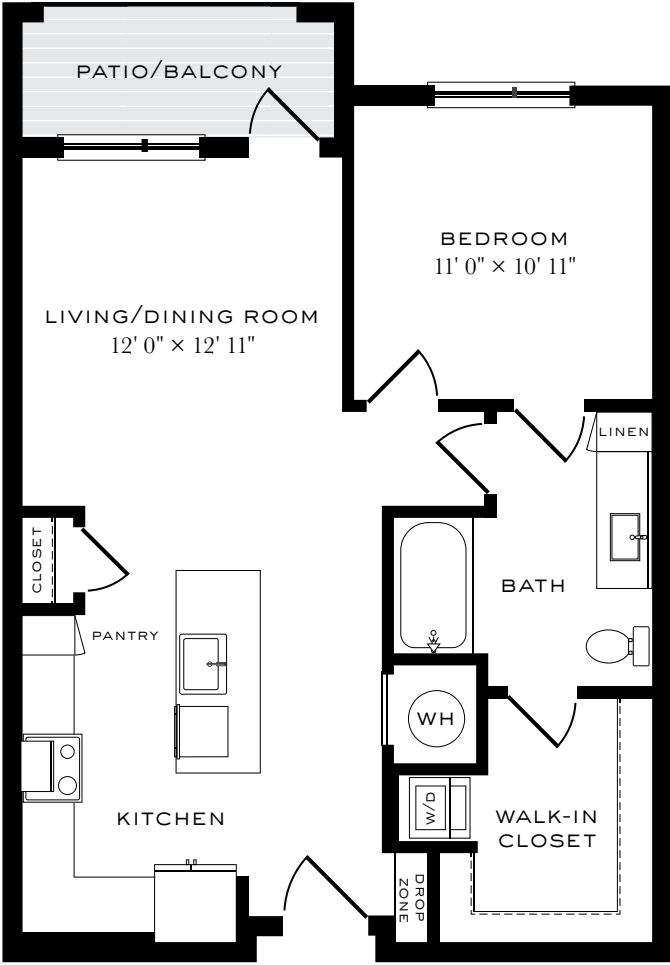

A2 FLOOR PLAN | 741 SQ FT
ONE BEDROOM | ONE BATH

Floor plans are artist's rendering. All dimensions are approximate. Actual product and specifications may vary in dimension or detail. Not all features are available in every apartment. Prices and availability are subject to change. Please see a representative for details.