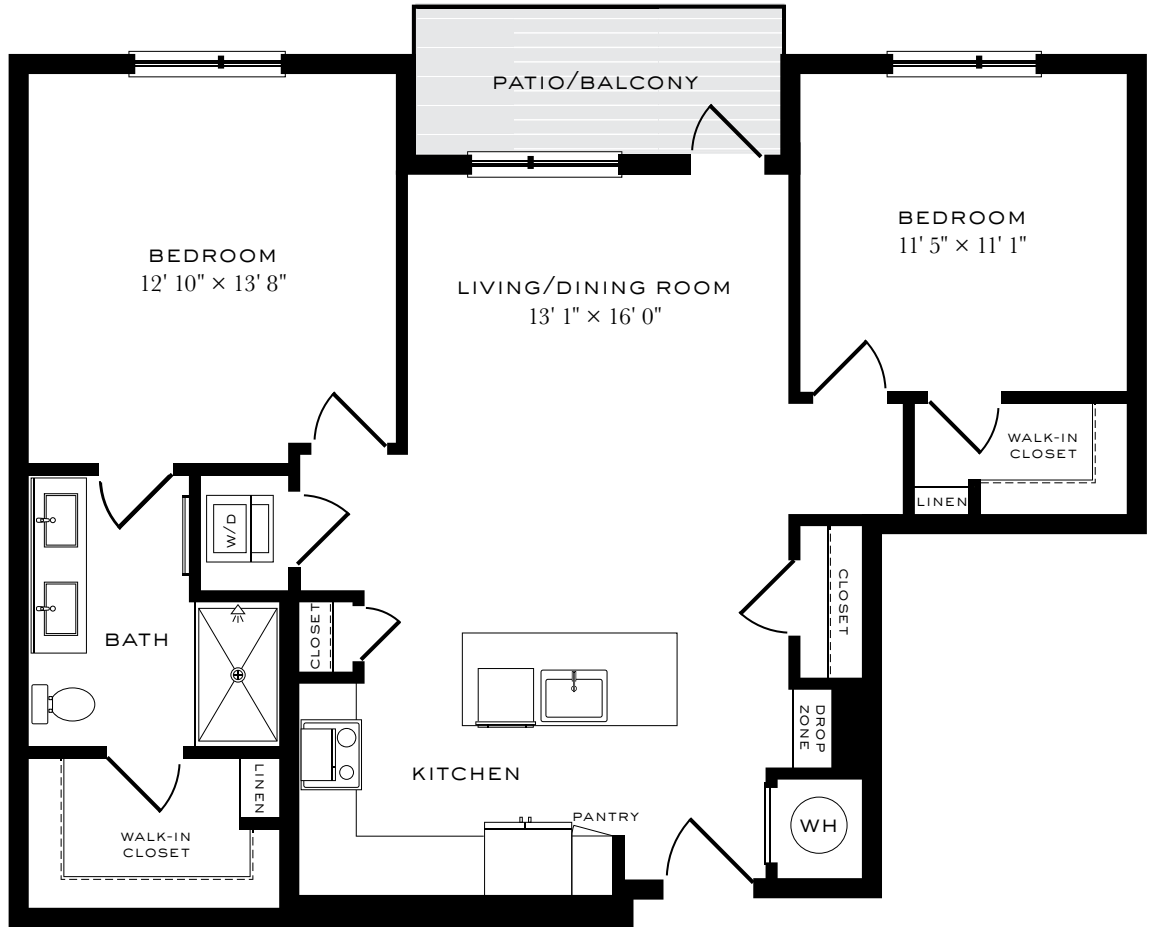

B1 (ALT 1) FLOOR PLAN | 993 SQ FT  
TWO BEDROOMS | ONE BATH

Floor plans are artist's rendering. All dimensions are approximate. Actual product and specifications may vary in dimension or detail. Not all features are available in every apartment. Prices and availability are subject to change. Please see a representative for details.