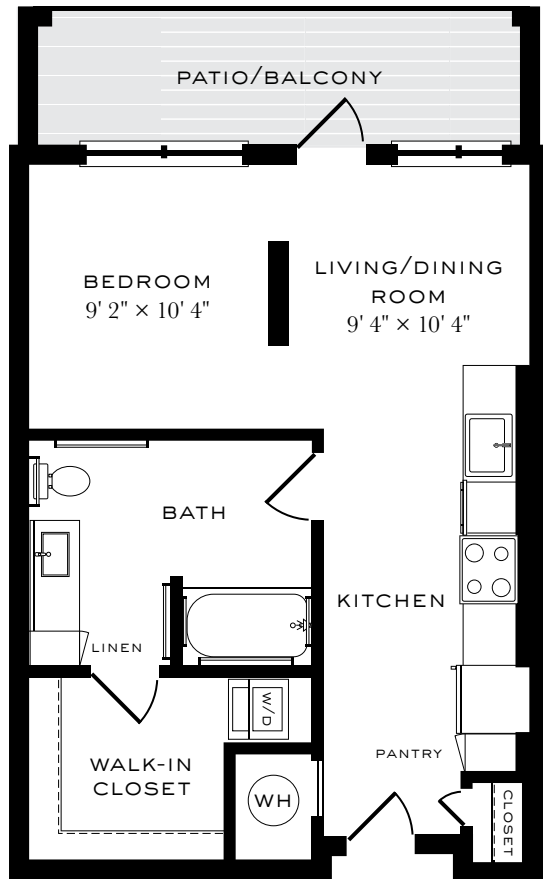

S1A FLOOR PLAN | 556 SQ FT STUDIO | ONE BATH

Floor plans are artist's rendering. All dimensions are approximate. Actual product and specifications may vary in dimension or detail. Not all features are available in every apartment. Prices and availability are subject to change. Please see a representative for details.