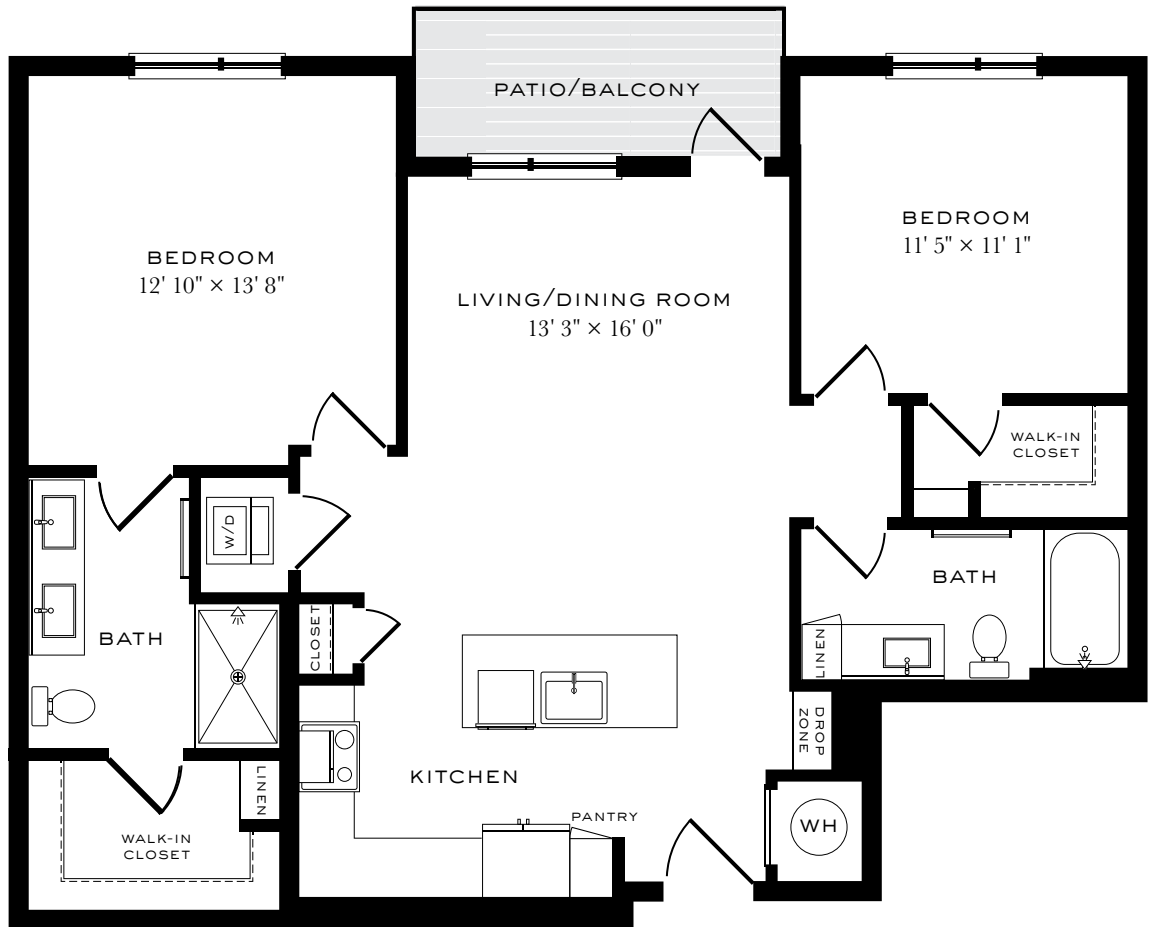

B1 FLOOR PLAN | 1,050 SQ FT  
 TWO BEDROOMS | TWO BATHS

Floor plans are artist's rendering. All dimensions are approximate. Actual product and specifications may vary in dimension or detail. Not all features are available in every apartment. Prices and availability are subject to change. Please see a representative for details.