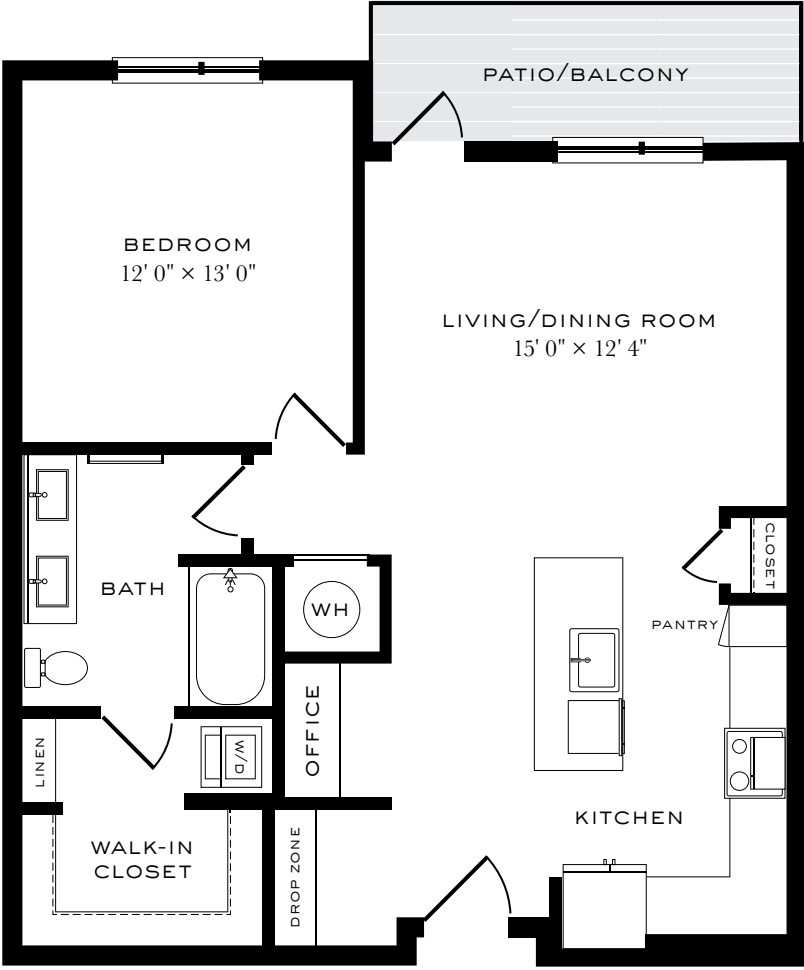

A4 FLOOR PLAN | 848 SQ FT
ONE BEDROOM | ONE BATH

Floor plans are artist's rendering. All dimensions are approximate. Actual product and specifications may vary in dimension or detail. Not all features are available in every apartment. Prices and availability are subject to change. Please see a representative for details.