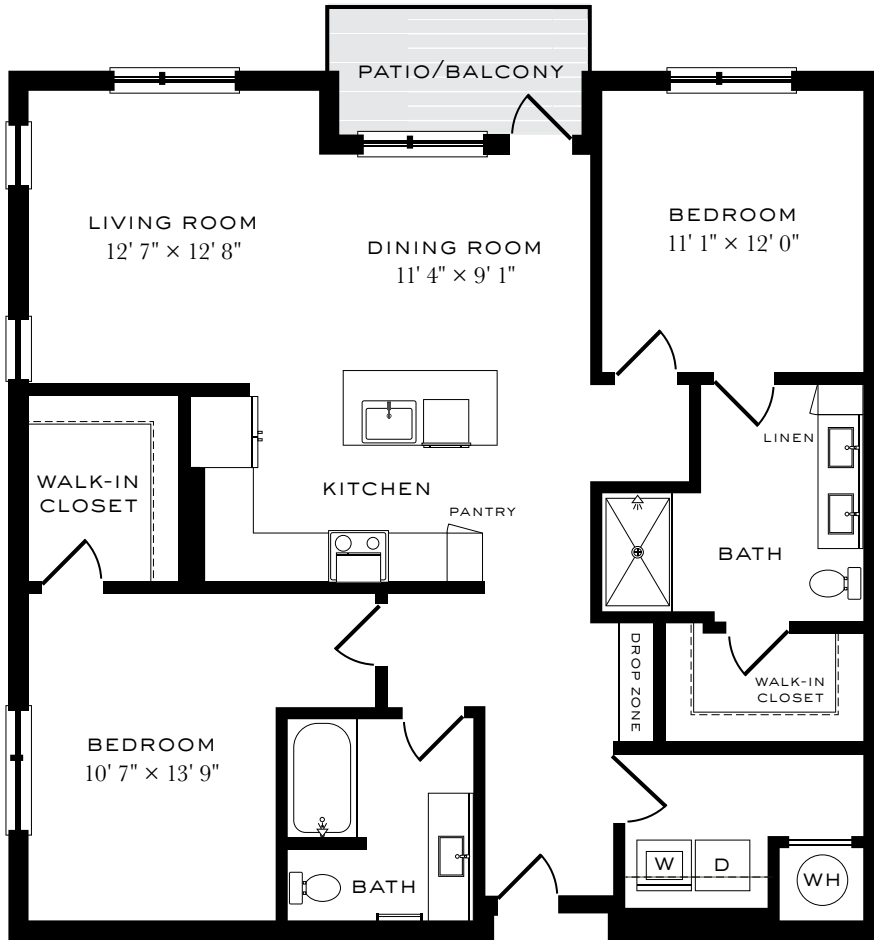

B3 FLOOR PLAN | 1,263 SQ FT
TWO BEDROOMS | TWO BATHS

Floor plans are artist's rendering. All dimensions are approximate. Actual product and specifications may vary in dimension or detail. Not all features are available in every apartment. Prices and availability are subject to change. Please see a representative for details.