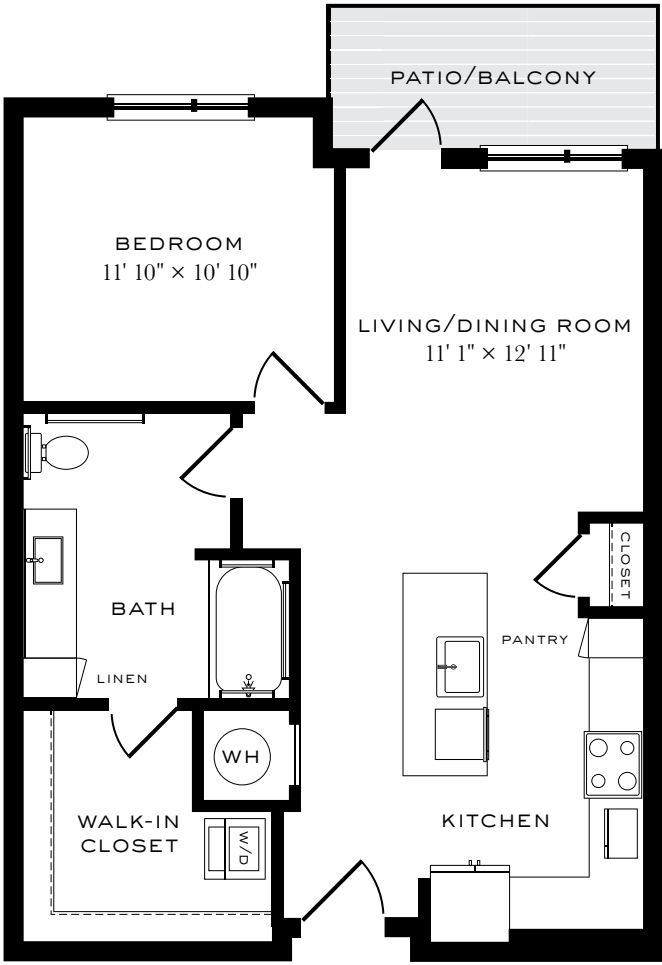

A2A FLOOR PLAN | 741 SQ FT
ONE BEDROOM | ONE BATH

Floor plans are artist's rendering. All dimensions are approximate. Actual product and specifications may vary in dimension or detail. Not all features are available in every apartment. Prices and availability are subject to change. Please see a representative for details.